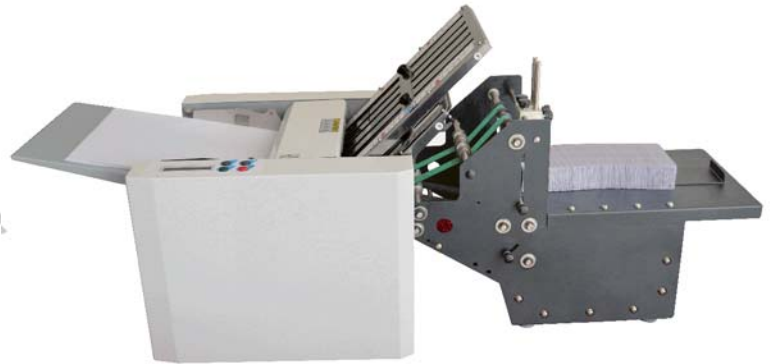

# Paper Folding Machine

**8305(A4)**

**8307(A3)**

**8306(A4)**

**8306+Vertical Receiving Tray  
(for Small Papers)**

## Specification

Model	8305(A4)	8306(A4)	8307(A3)
Max Paper	220x360mm	220x369mm	300x630mm
Min Paper	50x50mm	50x60mm	70x128mm
Paper Thickness	50 ~ 120 gsm		50 ~ 180 gsm
Loading Capacity	300 sheets (80 gsm)		500 sheets (80 gsm)
Folding Speed	7200 sheets (A4 single fold)		
Folding Plate	2	4	2
Counter	Total counter and batch counter		
Dimensions	670x360x425mm	780x360x425mm	890x480x520mm
Weight	18 kg	23 kg	32 kg
Optional	x	Vertical Tray	x