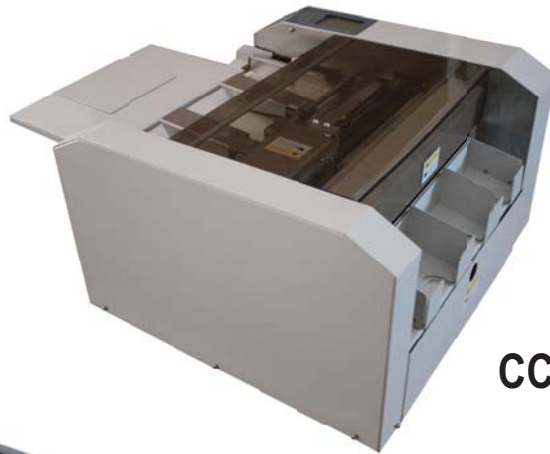

# BUSINESS CARD CUTTER

**CC-A3**

**CC-A4**

**CC-A3+**

- Automatic feeding system
- Full bleed cutting
- 7 standard card sizes are programmable
- Cross size: Must appoint when order
- Feeding tray capacity : 25mm
- Mark reader equipped
- Cutting capacity: 350gsm

MODEL	CC-A4	CC-A3	CC-A3+
Speed	50pc/min	75pc/min	100pc/min
Adjustable size	40~297mm	40~420mm	40~485mm
Dimensions	40x25x61cm	68x65x49cm	68x65x49cm
Weight	20kg	47.5kg	51.2kg

format sample

Huvudkontor  
Sigraphics KB  
Storgatan 79  
362 30 Tingsryd