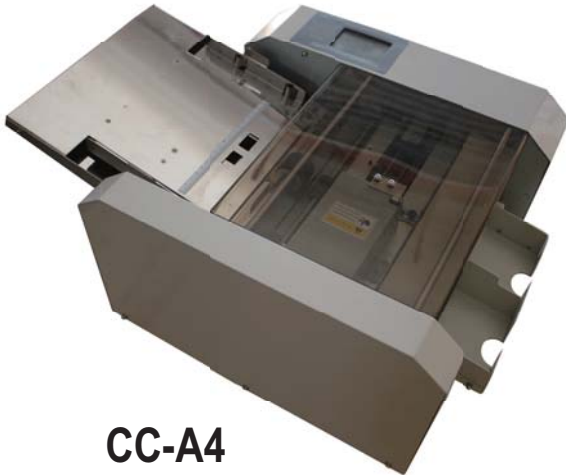

# BUSINESS CARD CUTTER

**CC-A3**

**CC-A4**

**CC-A3+**

- Automatic feeding system
- Full bleed cutting
- 7 standard card sizes are programmable
- Cross size: Must appoint when order
- Feeding tray capacity : 25mm
- Mark reader equipped
- Cutting capacity: 350gsm

MODEL	CC-A4	CC-A3	CC-A3+
Speed	50pc/min	75pc/min	100pc/min
Adjustable size	40~297mm	40~420mm	40~485mm
Dimensions	40x25x61cm	68x65x49cm	68x65x49cm
Weight	20kg	47.5kg	51.2kg

format sample

Huvudkontor  
Sigraphics KB  
Storgatan 79  
362 30 Tingsryd