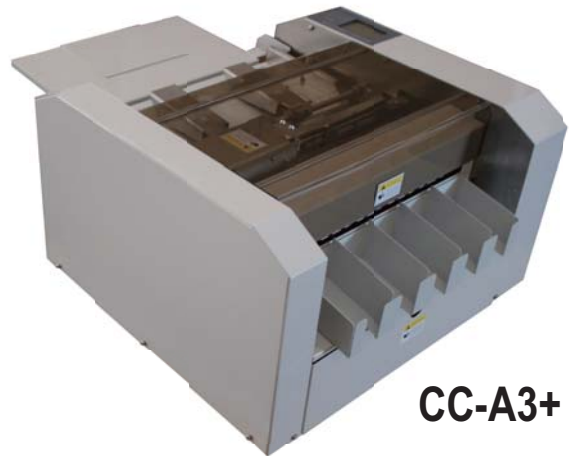

# BUSINESS CARD CUTTER

**CC-A3**

**CC-A4**

**CC-A3+**

- Automatic feeding system
- Full bleed cutting
- 7 standard card sizes are programmable
- Cross size: Must appoint when order
- Feeding tray capacity : 25mm
- Mark reader equipped
- Cutting capacity: 350gsm

MODEL	CC-A4	CC-A3	CC-A3+
Speed	50pc/min	75pc/min	100pc/min
Adjustable size	40~297mm	40~420mm	40~485mm
Dimensions	40x25x61cm	68x65x49cm	68x65x49cm
Weight	20kg	47.5kg	51.2kg

format sample

Huvudkontor  
Sigraphics KB  
Storgatan 79  
362 30 Tingsryd