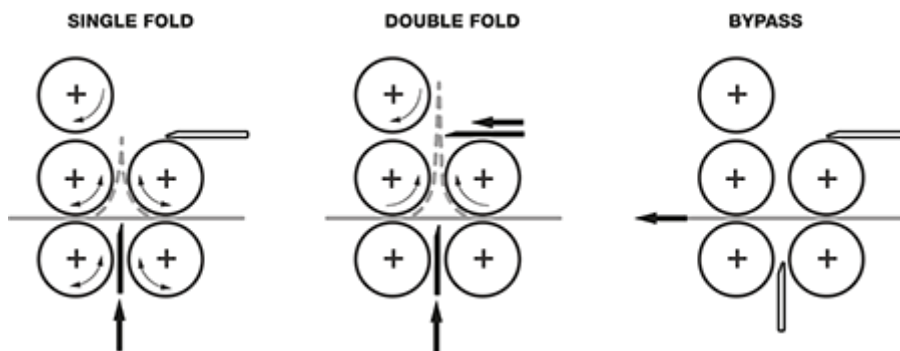

EASYFLEXY-FOLD

SIGGRAPHICS
DET SÄKRA VALET

THE EASY SOLUTION FOR ONLINE
CREASING AND FOLDING.

KEY FEATURES :

- The easy solution for online creasing and folding any fold pattern
- No need to set lengths as machine is self setting
- Min 150x150mm - Max 370x650mm
- Min 100gsm - Max 350gsm
- Can crease only with bypass of folder
- Folder can be used behind other makes of creaser
- Min fold 70mm
- Min line space 1mm
- Production 55 cycles/min
- Optional in line perfining wheel set 1 to 4
- Dual touch screen control
- In line perfining + strike perfining optional